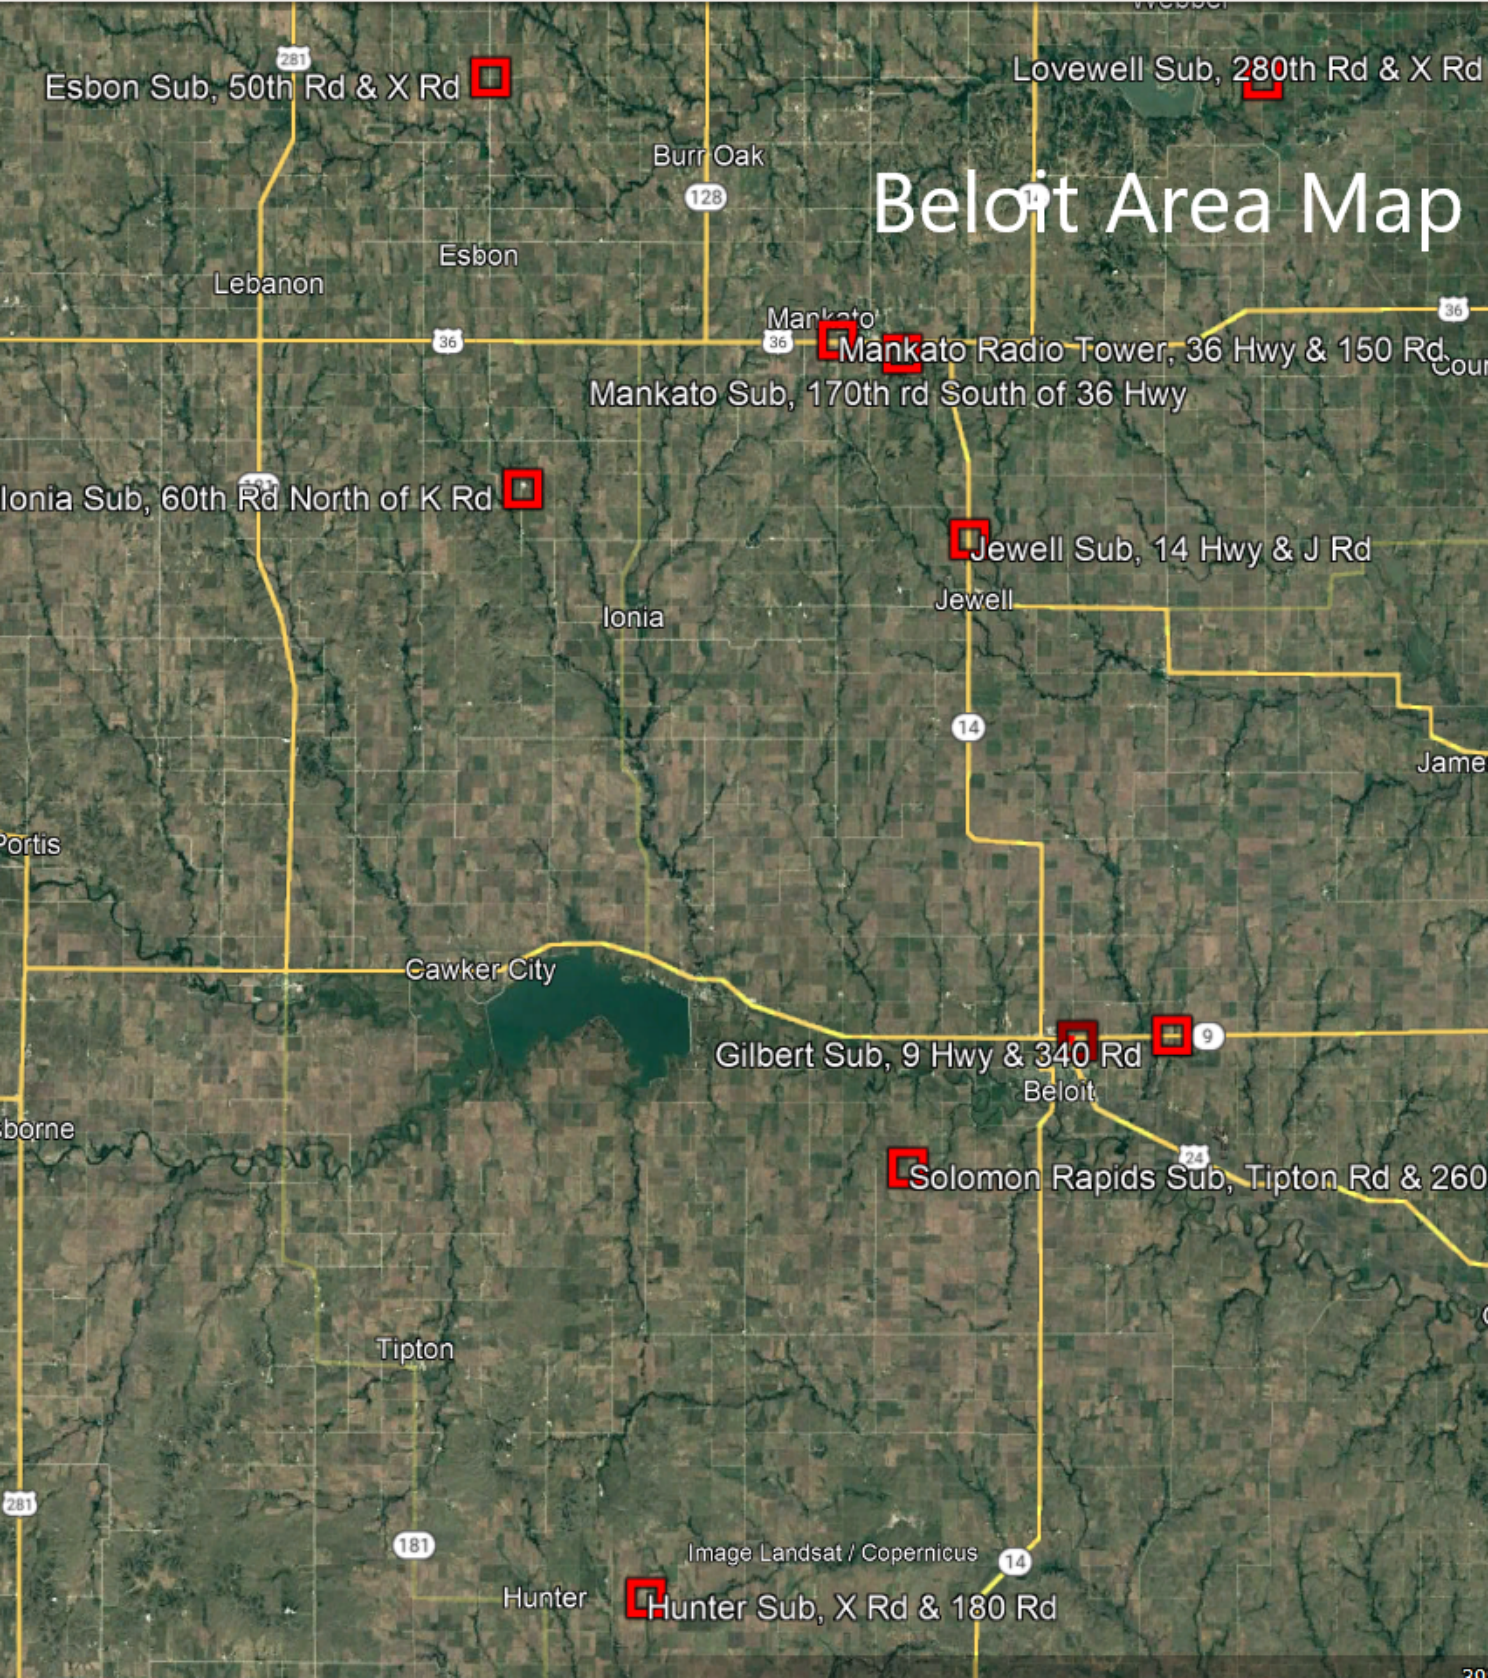

Beloit Area Map

Esbon Sub, 50th Rd & X Rd

Lovewell Sub, 280th Rd & X Rd

Burr Oak

Lebanon

Esbon

Mankato

Mankato Radio Tower, 36 Hwy & 150 Rd
Mankato Sub, 170th rd South of 36 Hwy

Ionia Sub, 60th Rd North of K Rd

Jewell Sub, 14 Hwy & J Rd

Ionia

Jewell

Portis

Cawker City

Gilbert Sub, 9 Hwy & 340 Rd

Beloit

borne

Solomon Rapids Sub, Tipton Rd & 260 Rd

Tipton

Image Landsat / Copernicus

Hunter

Hunter Sub, X Rd & 180 Rd